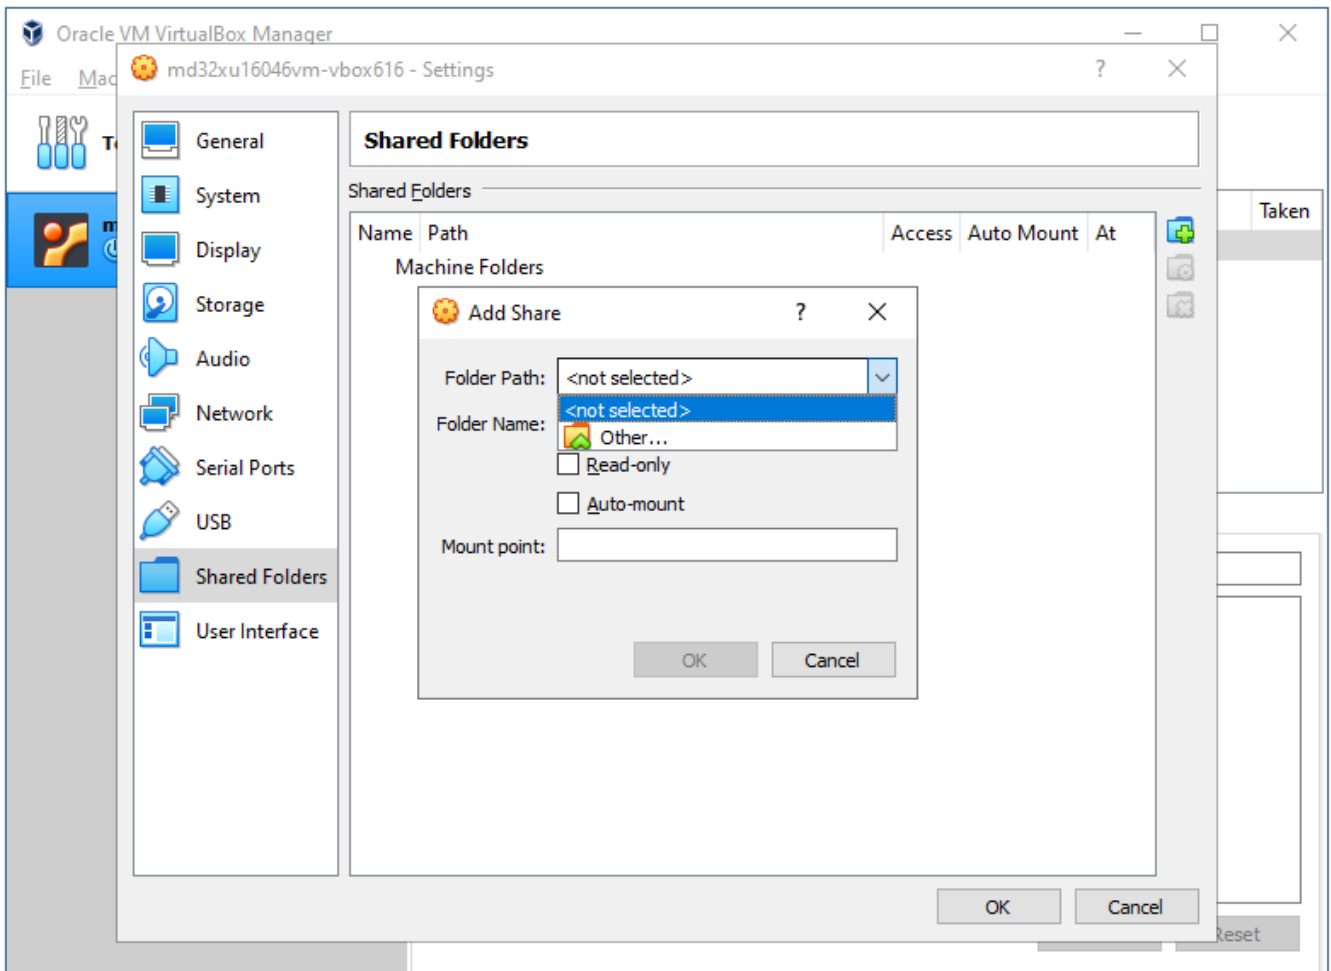

[Font Latin Coreldraw For Mac](#)